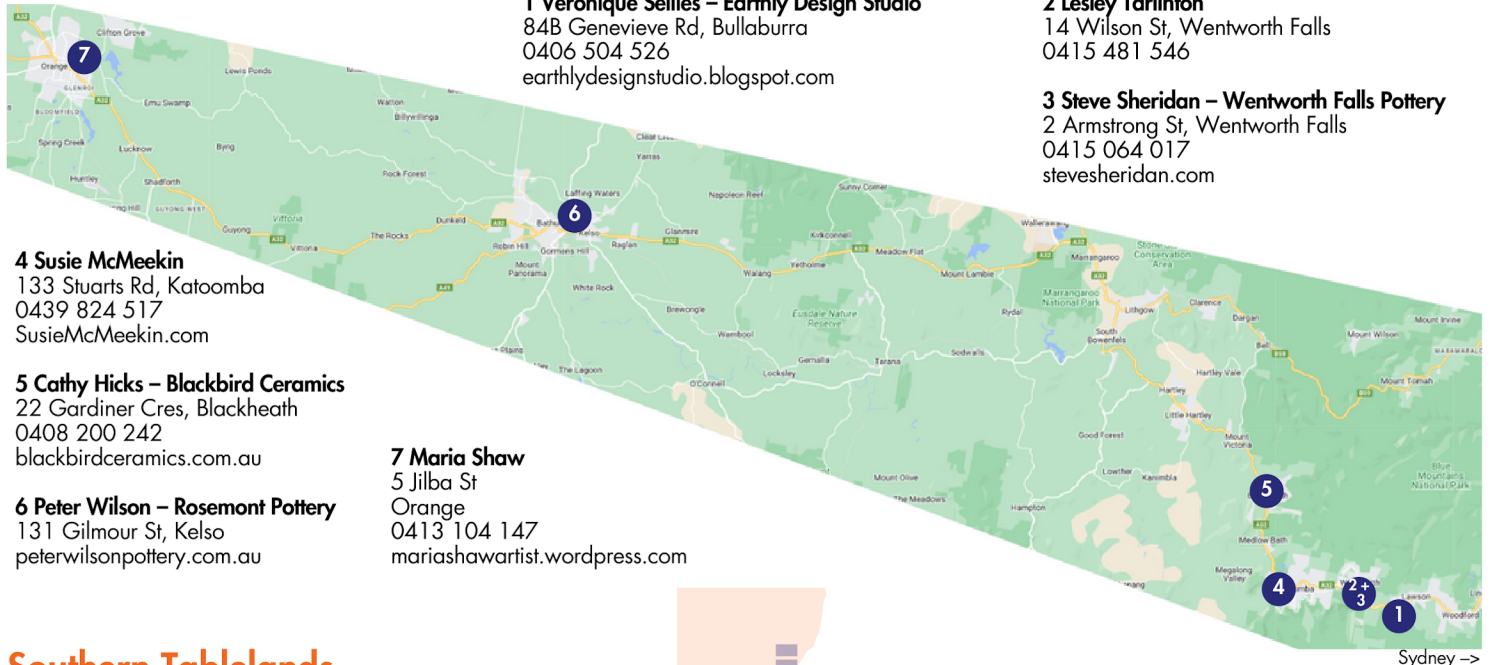

NSW map 3: Blue Mountains & Southern Tablelands

Blue Mountains

1 Veronique Sellies – Earthly Design Studio
84B Genevieve Rd, Bullaburra
0406 504 526
earthlydesignstudio.blogspot.com

2 Lesley Tarinton
14 Wilson St, Wentworth Falls
0415 481 546